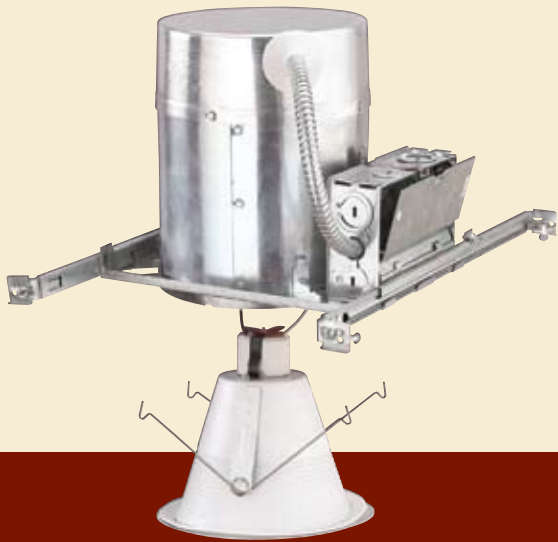

raise your **WOW** factor

*Recessed Lighting*

Sea Gull Lighting offers a full line of quality, recessed housings suitable for any application. Offering 4, 5 and 6" housings, ENERGY STAR® qualified and wet rated options along with a full complement of trims to deliver the right light and aesthetics for any project.

Contractor Tested & Approved, Sea Gull Lighting recessed housings feature "Quick-hit" installation and snap-in trims – making job work more efficient!

Raise your profile. Raise your profits.

Visit [SeaGullLighting.com](http://SeaGullLighting.com) today.