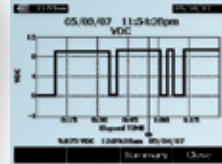

FLUKE®

See what's happening immediately
Advanced data logging and new TrendCapture graphing help you detect intermittent events and prevent failures.

Precise performance
Solve electrical and electronic problems with speed and accuracy using LoZ, LoPass Filter, and Lo Ohms.

Easy to use
For instant help, press the new "i" button. Use scroll buttons and soft keys for easy navigation.

The new DMM we built for you
Take troubleshooting to the next level. The new Fluke 289 True-rms Industrial Logging Multimeter with TrendCapture packs even more power into the kind of quality digital multimeter expect from Fluke.