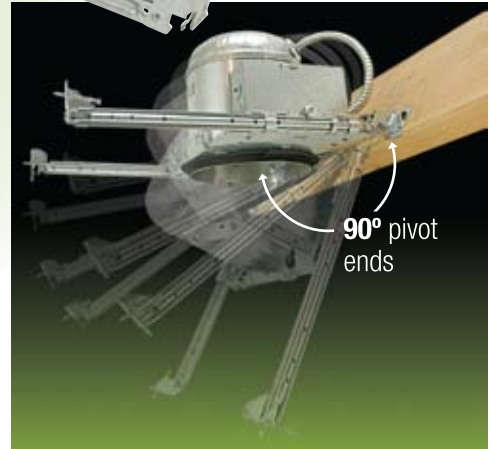

ENGINEERED TO PERFORM. DESIGNED TO SAVE TIME.

EZ61C No Bracket Air-Shut Housing

Loose **socket** option ensures quick snap and go trim mounting.

Standard wago **quick connects** eliminate the need for wire nuts.

Hemmed bar hangers allow easy handling and **special screw** on frame allows secure locking.

Pre-installed **double headed** nails and **90° pivot ends** ensure quick mounting and increased productivity.

Installation

Pre-installed **double headed nails** and 90° pivot ends ensure quick mounting and increased productivity.

Loose socket option ensures quick snap and go trim mounting.

Standard wago **quick connects** eliminate the need for wire nuts.

Hemmed bar hangers allow easy handling and **special screw** on frame allows secure locking.

Trims

AF637W-WH - Socket Supporting R30/PAR30 Self-Flange Air-Shut Baffle

AF601WH Socket Supporting Metal Albalite Shower Trim