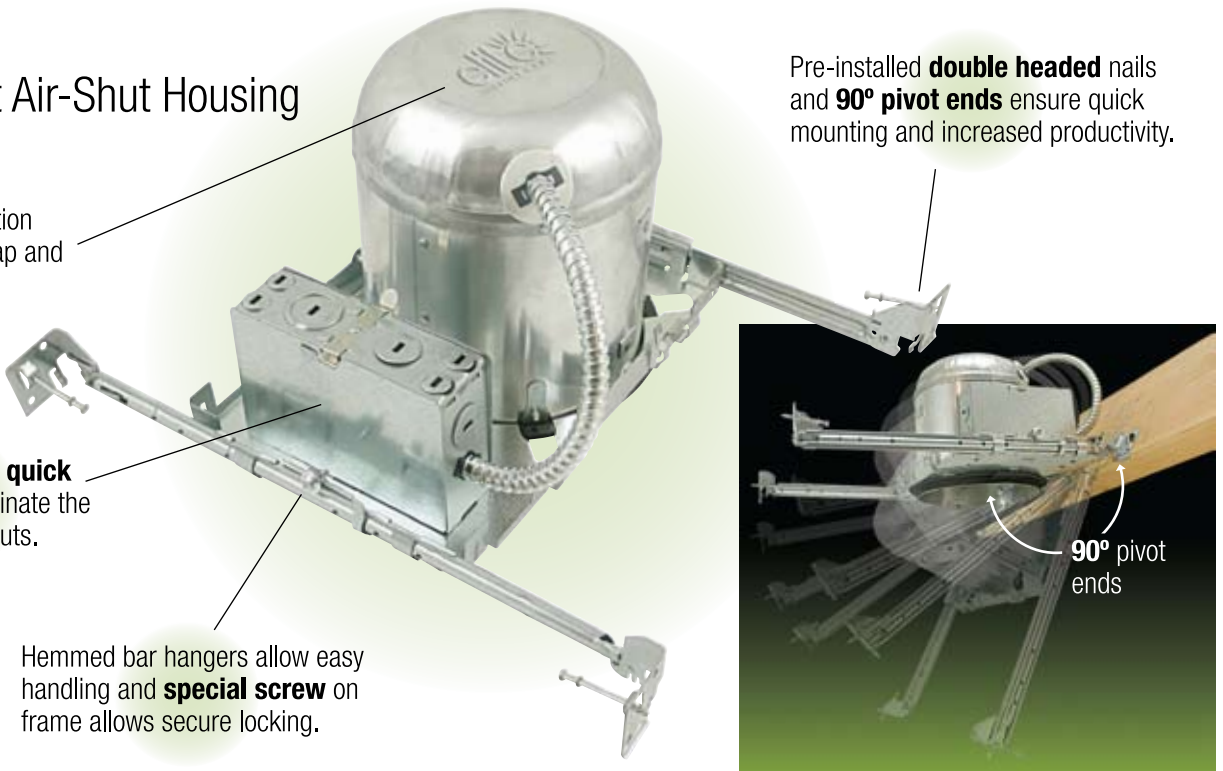

ENGINEERED TO PERFORM. DESIGNED TO SAVE TIME.

EZ61C No Bracket Air-Shut Housing

Loose **socket** option ensures quick snap and go trim mounting.

Standard wago **quick connects** eliminate the need for wire nuts.

Hemmed bar hangers allow easy handling and **special screw** on frame allows secure locking.

Pre-installed **double headed** nails and **90° pivot ends** ensure quick mounting and increased productivity.

Installation

Pre-installed **double headed nails** and 90° pivot ends ensure quick mounting and increased productivity.

Loose socket option ensures quick snap and go trim mounting.

Standard wago **quick connects** eliminate the need for wire nuts.